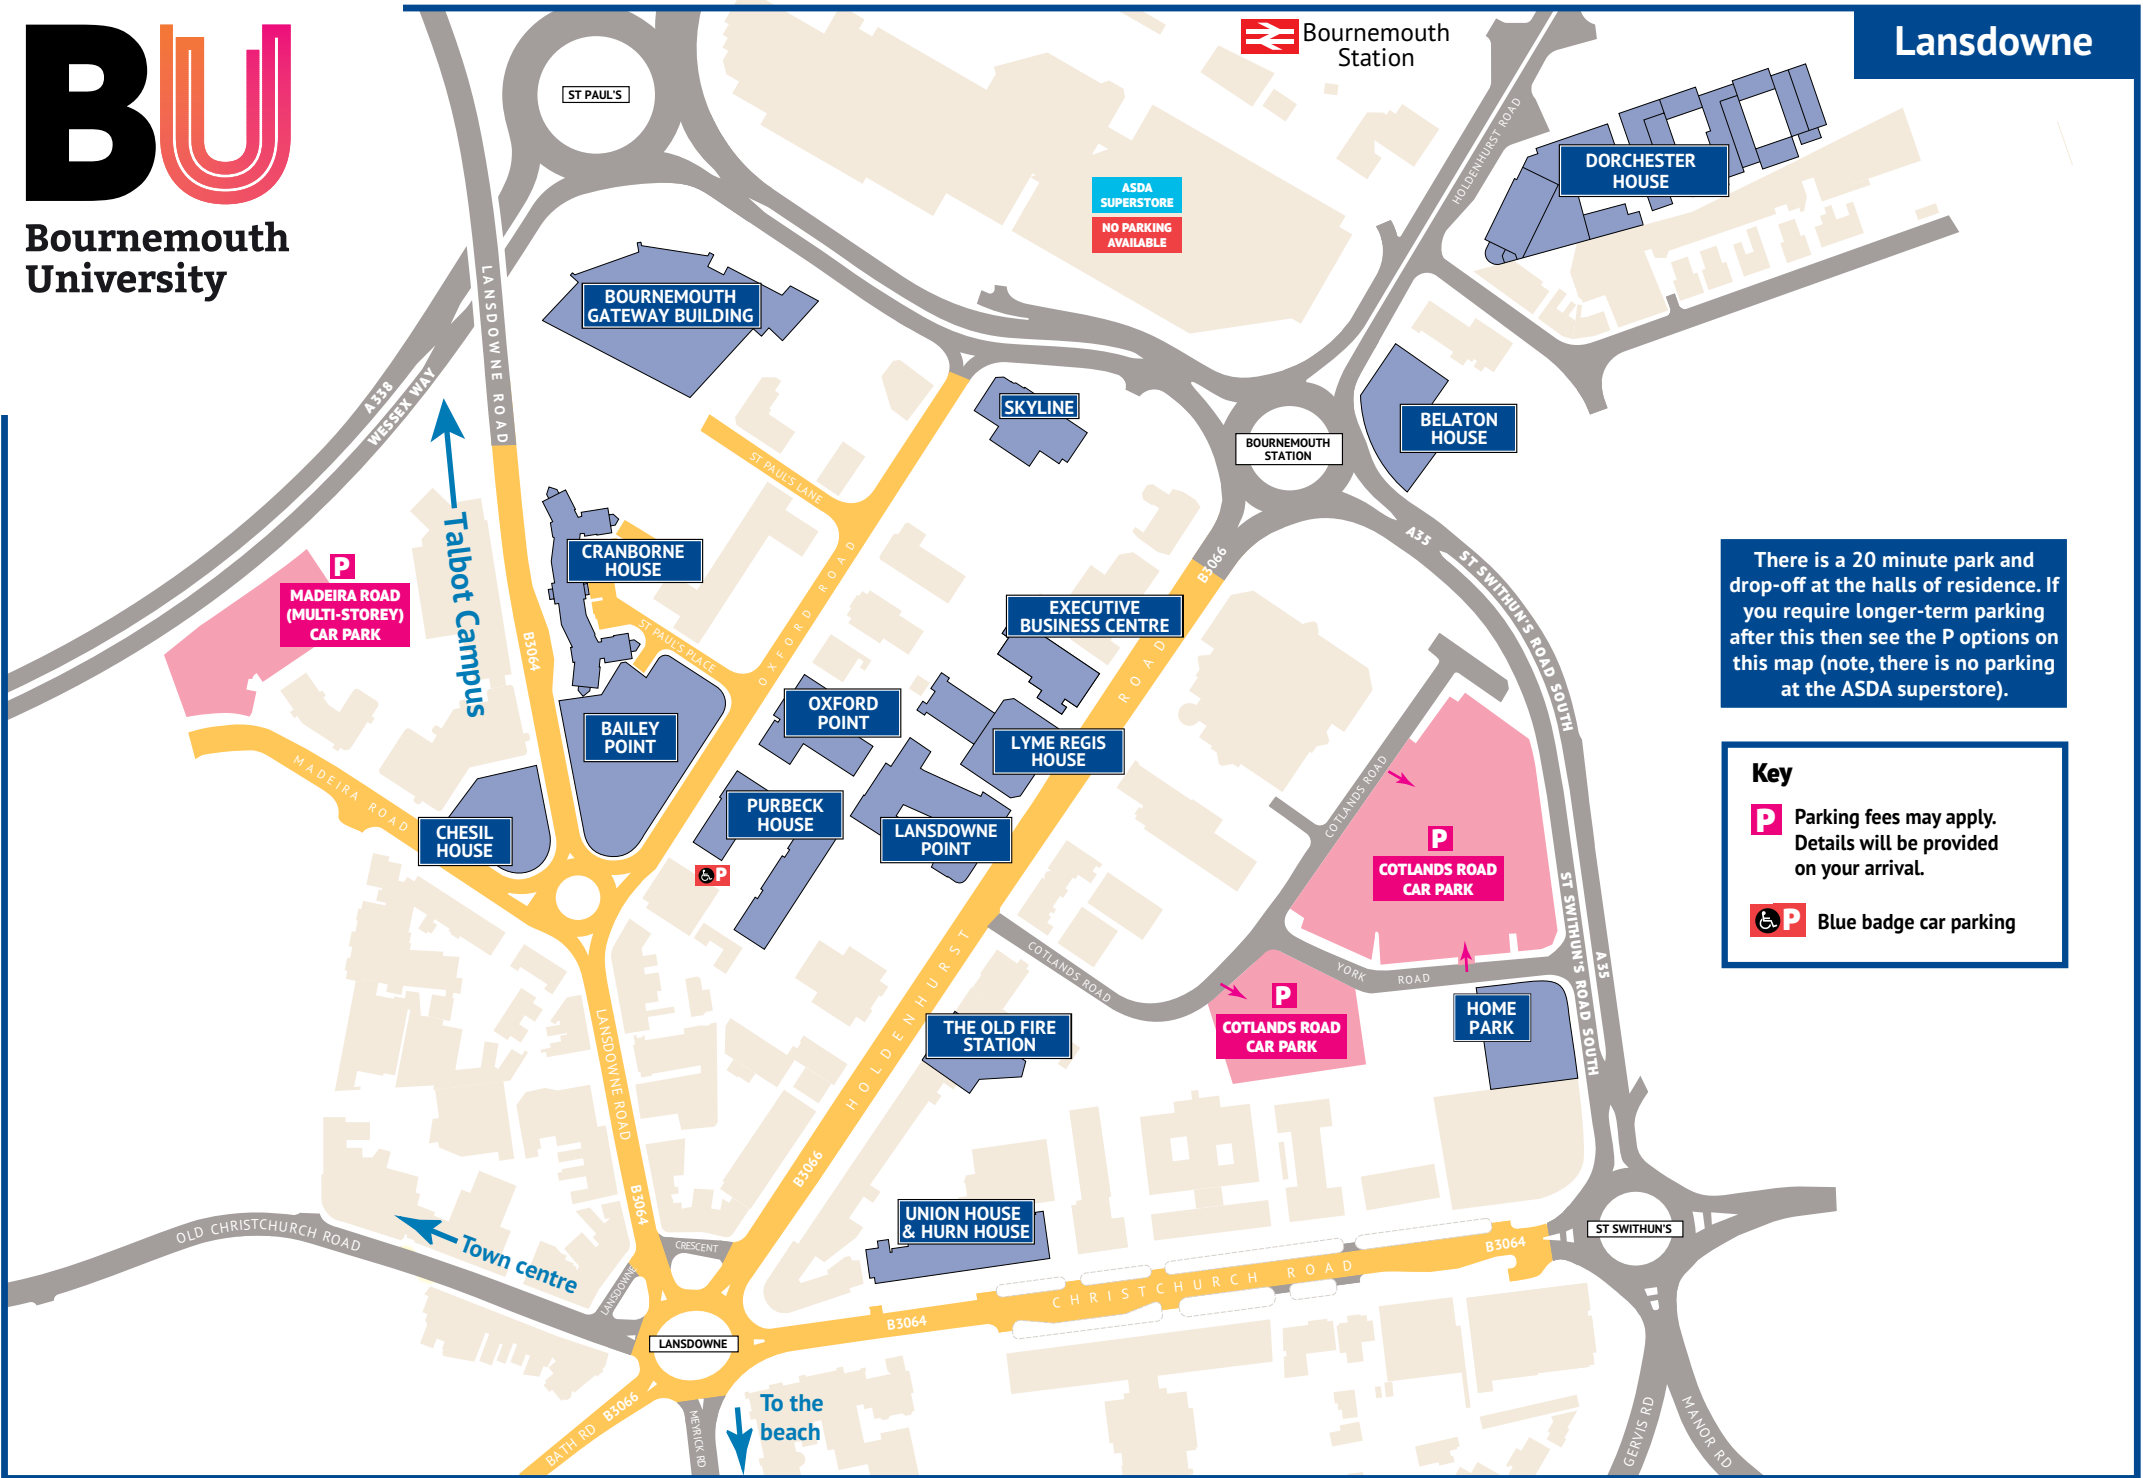

Bournemouth University

Lansdowne

There is a 20 minute park and drop-off at the halls of residence. If you require longer-term parking after this then see the P options on this map (note, there is no parking at the ASDA superstore).

Key

- Parking fees may apply. Details will be provided on your arrival.
- Blue badge car parking